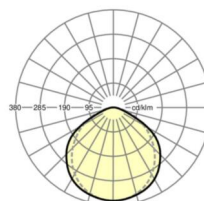

CHARACTERISTICS

Order number	18201014150
EAN number	4020863269624
Commodity code	94051190
Certification mark	IP 40, Protection class I, F, HACCP DIN10500/Food/IFS-application-related suitability/BRC, Indoor, CE
Impact resistance (IK rating)	IK08 (10°C bis 45°C)
Ambient temperatur	ta 10°C to 45°C
Warranty period	5 years
State funding programs	BEG - Federal funding for efficient buildings (valid only for Germany)

ELECTRICAL ENGINEERING

Controller	Electronic driver (1 pcs.)
System output	29W
Mains voltage	230V/50Hz
Energy efficiency class/light source	C

LIGHTING TECHNOLOGY

Placement	LED, Colour rendering/Light colour CRI $\geq$ 80 / 4000K
Colour tolerance (MacAdam)	3SDCM
Nominal luminous flux	4357lm
LED service life	50000h L80/B10 (Tq 45°C)
Luminaire luminous efficiency	153lm/W
Beam angle	115° (C0) / 105° (C90)
UGR lat./long.	26.0 / 27.1

MECHANICS

Housing colour	traffic white RAL 9016
Dimensions (LxWxH/DxH)	1531mm x 55mm x 43mm
Weight (net)	2kg
Type of installation	Mounting rail system installation

Dimensions

L	1531 mm	Length
B	55 mm	Width
H	43 mm	Height

DEEP-LINK

<https://www.regiolum.de/en/article/18201014150>

Reference	LED 4200lm 840
η_{LB}	100 %
$\Phi_{\downarrow/\uparrow}$	100 % / 0 %
UGR lat./long.	26.0 / 27.1